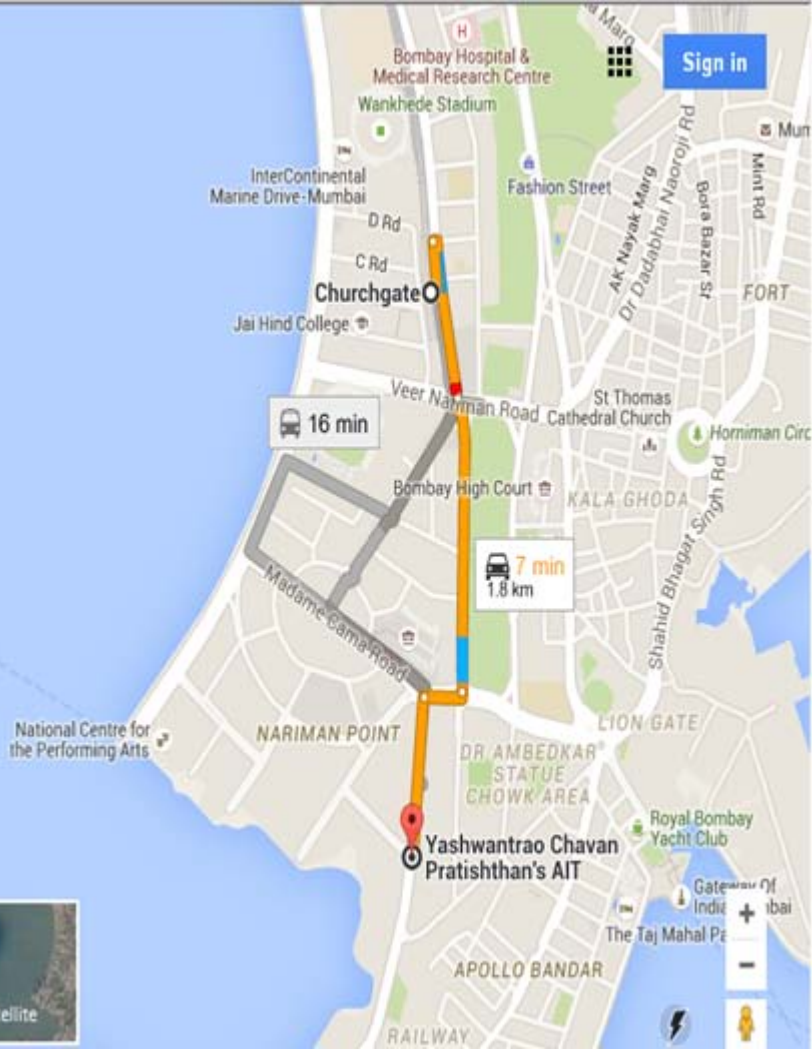

Churchgate, Maharshi Karve Road, Chur

Yashwantrao Chavan Pratishthan's AIT,

Leave now

Via Maharshi Karve Rd **7 min**

6 min without traffic

1.8 km

[DETAILS](#)

**Via Maharshi Karve Rd and
Jamshedji Tata Road** **9 min**

8 min without traffic

2.0 km

Sign in

Churchgate

16 min

7 min

1.8 km

NARIMAN POINT

DR. AMBEDKAR
STATUE
CHOWK AREA

Yashwantrao Chavan
Pratishthan's AIT

APOLLO BANDAR

RAILWAY